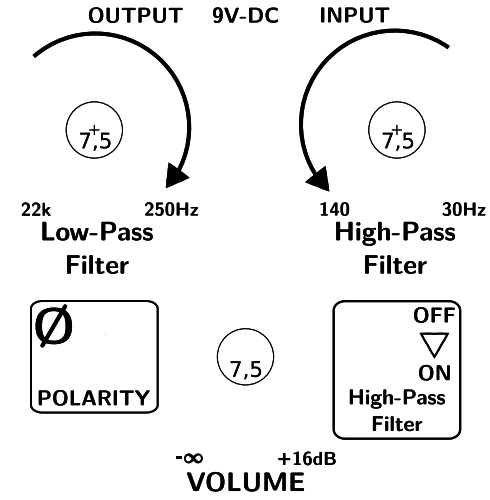

# READY FOR: 10,8x13,9cm DECAL

GND-LIFT DI-OUT